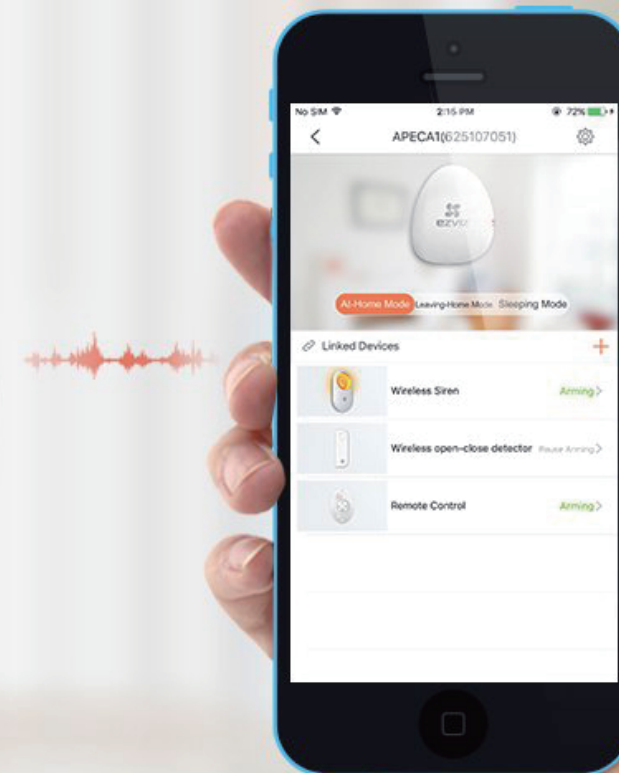

T6

100% Wire-Free Open/Close Detector
(must be paired with the A1)

Protect what's valuable to you with the T6.

Maximum security

Triggered when a door or window is opened or moved at an angle greater than 3°.

Rechargeable battery

Its built-in rechargeable battery can last 3 months on a full charge.

Easy installation

The T6 is lightweight and easy to install on doors, windows or drawers.

Instant alerts

Whenever the T6 is triggered, the A1 sends an instant alert to the app on your smartphone.

Integrated solution

The A1 can be connected to your EZVIZ cameras. When the T6 is triggered, the camera instantly starts recording images and video.

Control via the EZVIZ App

With the EZVIZ App, you can remotely control the A1 and all devices connected to it even when you are away from home.