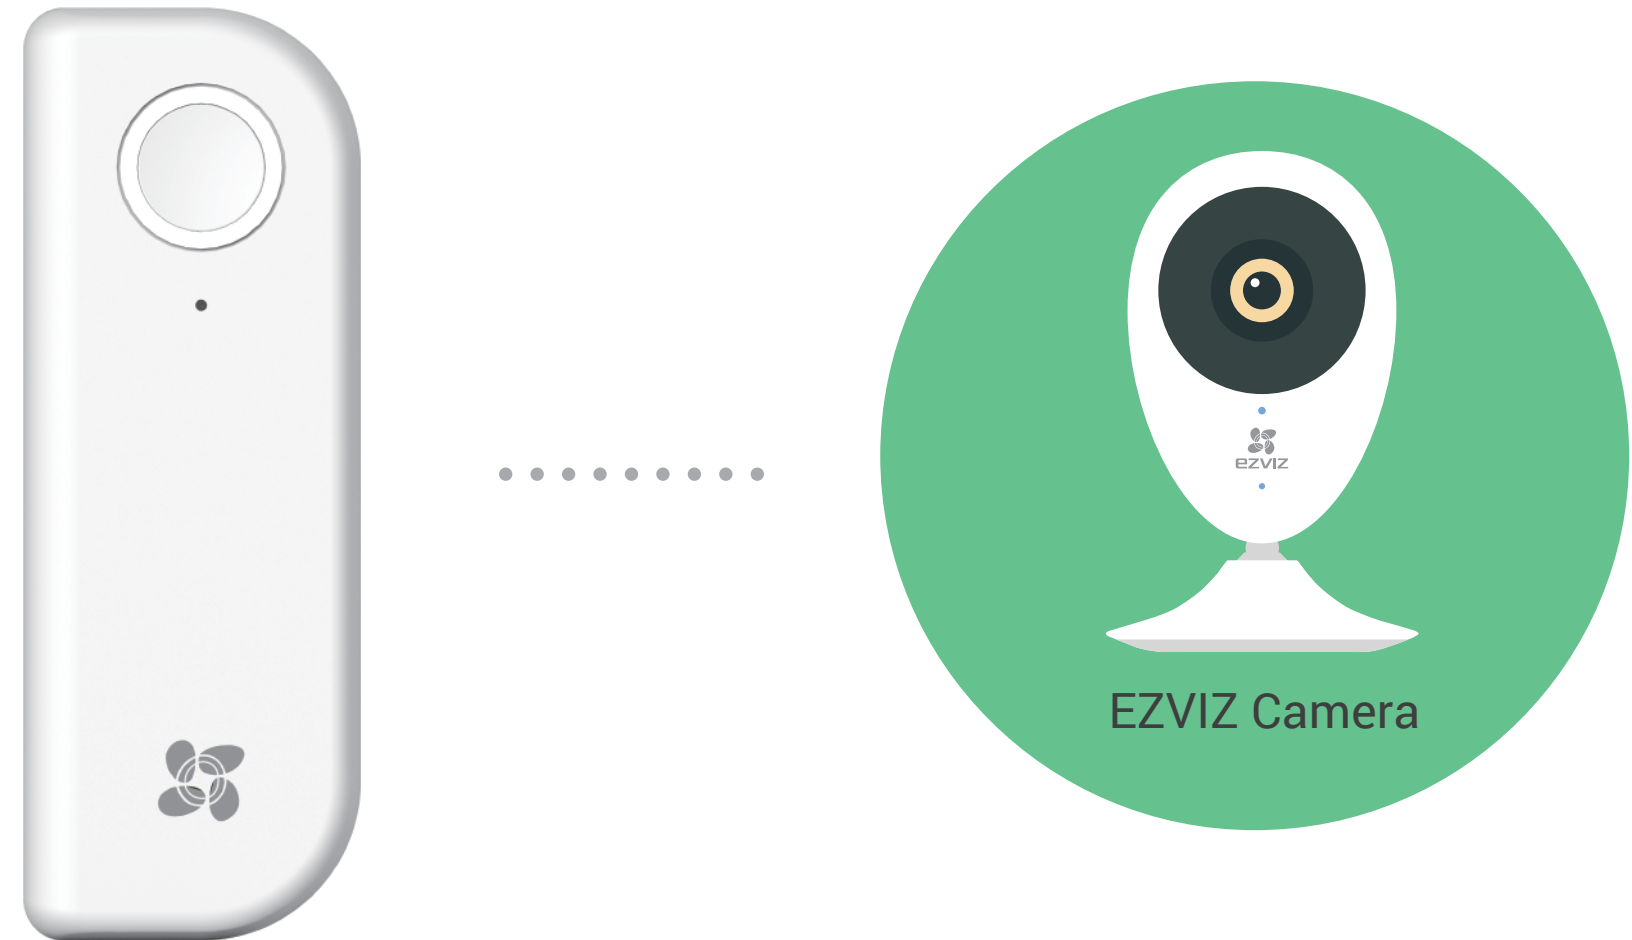

T6

100% Wire-Free Open/Close Detector
(must be paired with the A1)

Protect what's valuable to you with the T6.

Maximum security

Triggered when a door or window is opened or moved at an angle greater than 3°.

Rechargeable battery

Its built-in rechargeable battery can last 3 months on a full charge.

Easy installation

The T6 is lightweight and easy to install on doors, windows or drawers.

Instant alerts

Whenever the T6 is triggered, the A1 sends an instant alert to the app on your smartphone.

Integrated solution

The A1 can be connected to your EZVIZ cameras. When the T6 is triggered, the camera instantly starts recording images and video.

Control via the EZVIZ App

With the EZVIZ App, you can remotely control the A1 and all devices connected to it even when you are away from home.