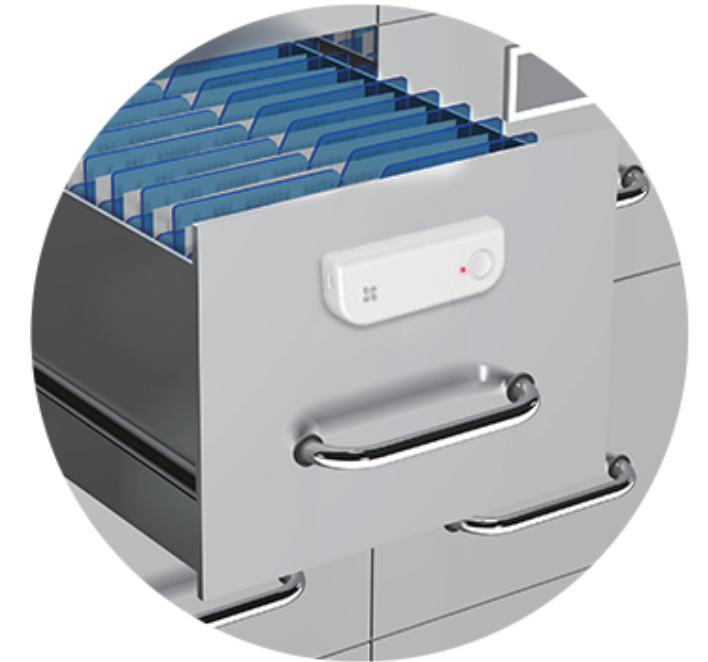

T6

100% Wire-Free Open/Close Detector
(must be paired with the A1)

Protect what's valuable to you with the T6.

Maximum security

Triggered when a door or window is opened or moved at an angle greater than 3°.

Rechargeable battery

Its built-in rechargeable battery can last 3 months on a full charge.

Easy installation

The T6 is lightweight and easy to install on doors, windows or drawers.

Instant alerts

Whenever the T6 is triggered, the A1 sends an instant alert to the app on your smartphone.

Integrated solution

The A1 can be connected to your EZVIZ cameras. When the T6 is triggered, the camera instantly starts recording images and video.

Control via the EZVIZ App

With the EZVIZ App, you can remotely control the A1 and all devices connected to it even when you are away from home.